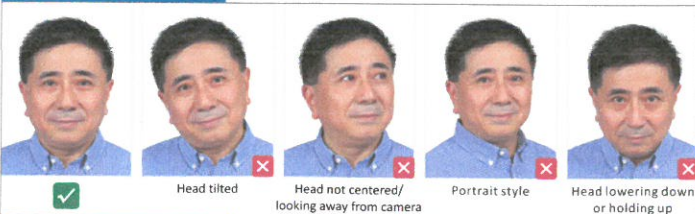

Photo Requirements for Chinese Visa Application

Sample Photos

General Photo Requirements