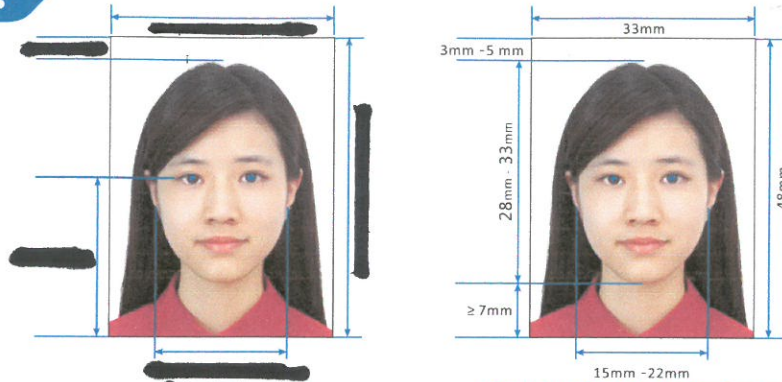

Photo Requirements for Chinese Visa Application

Sample Photos

General Photo Requirements

- **Templates:** As indicated in the sample photos for [redacted] paper photos.
- **Dimensions:** [redacted] The paper photo should be 33 mm (width) × 48 mm (height).
- **Colour Space:** [redacted] colour.
- **Facial Requirements:** The applicant is required to present the frontal view to the camera with the entire head and face clearly visible. The facial expression must be neutral with eyes open, mouth closed and ears visible. There should be no visible distortion of the facial features. There should not be any object such as hand or toy or another person visible in the photo. Eyeglasses are allowed in the photo only if the lenses are not tinted and there is no glare, shadows, or frames obscuring the eyes. The head position: $\leq 20^\circ$ for left or right tilt (Yaw and Roll) and $\leq 25^\circ$ for up or down tilt (Pitch).
- **Head Coverings:** Hats or other head coverings are only allowed if worn for religious reasons and if they do not obscure any facial features.
- **Photo Quality:** The photo should have no damage or impurities, no background light or shadow over face. There should not be over- or under-exposure. The face should be centered in the photo with all the features clearly visible and natural skin tone. [redacted]
- **Head Size and Orientation for the Paper Photo:** The head width should be between 15 mm and 22 mm and the head height, measured from the base of the chin to the crown of the head, should be between 28 mm and 33 mm. The space between the crown and the upper edge of the photo should be between 3 mm and 5 mm. The space between the chin and the bottom edge of the photo should be ≥ 7 mm.
- **Background and Borders:** The background of the photo should be white or close to white with no borders around the edge of the image.
- **The photo should be recent, taken within 6 months.**